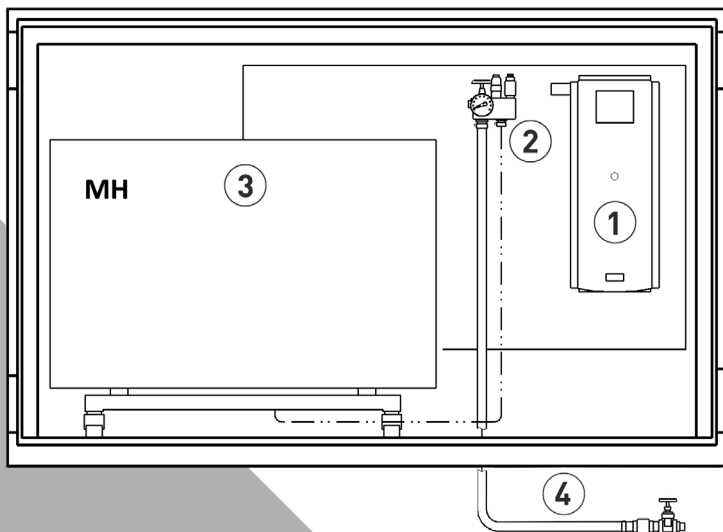

①	Steuerung	Control unit	
	PSB, SH		JP45869
	MH1, MH2		JP45870
	MH3		JP45871
	MH4, MH5		JP45872
	MH6		JP45873
②	Spülblock	Flush valve unit	JP45231
③	Kompressor	Compressor	
	SH		JP48800
	SH Konsole	Mounting bracket	JP48801
	MH1		JP47302
	MH2		JP46840
	MH3		JP47292
	MH4		JP47293
	MH5		JP47294
	MH6		JP47295
	MH1 Oil		JP47296
	MH2 Oil		JP47297
	MH3 Oil		JP47298
	MH4 Oil		JP47299
	MH5 Oil		JP47300
	MH6 Oil		JP47301
④	Schlauchanschluss	Hose connection	JP46838