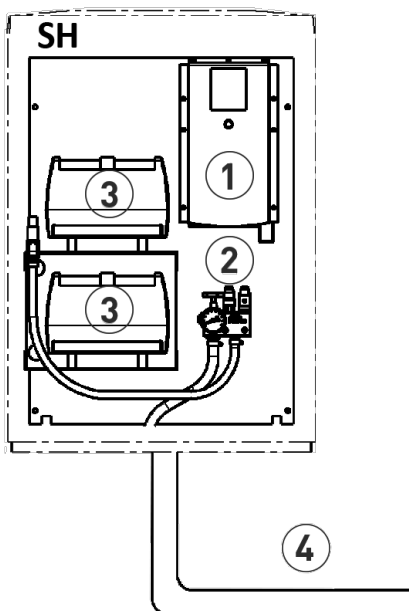

①	Steuerung	Control unit	
	PSB, SH		JP45869
	MH1, MH2		JP45870
	MH3		JP45871
	MH4, MH5		JP45872
	MH6		JP45873
②	Spülblock	Flush valve unit	JP45231
③	Kompressor	Compressor	
	SH		JP48800
	SH Konsole	Mounting bracket	JP48801
	MH1		JP47302
	MH2		JP46840
	MH3		JP47292
	MH4		JP47293
	MH5		JP47294
	MH6		JP47295
	MH1 Oil		JP47296
	MH2 Oil		JP47297
	MH3 Oil		JP47298
	MH4 Oil		JP47299
	MH5 Oil		JP47300
	MH6 Oil		JP47301
④	Schlauchanschluss	Hose connection	JP46838